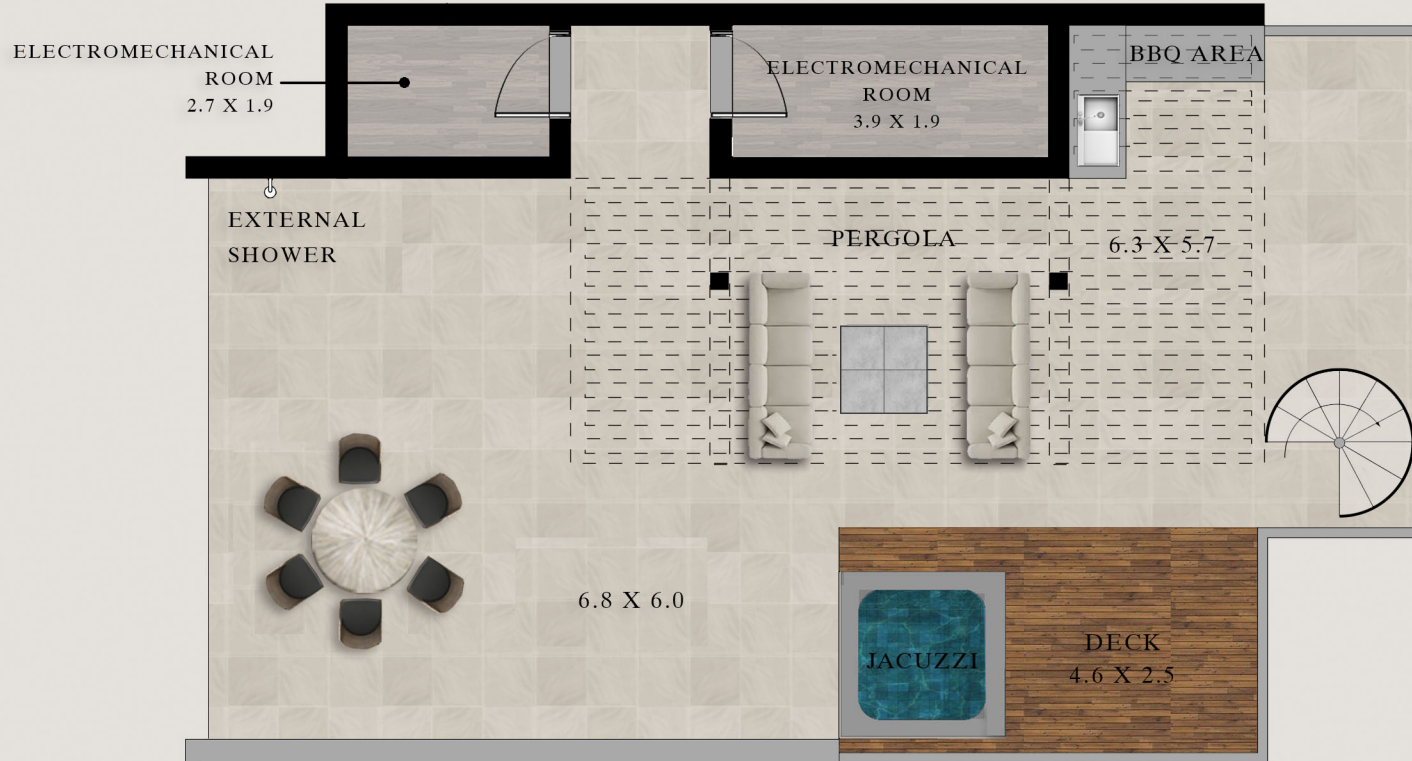

## SECOND FLOOR PLAN - FLAT 30

FLAT 30	3 Bedrooms
Area (Enclosed)	107 sqm
Covered	35 sqm
Uncovered	60 sqm
Total Area	202 sqm

# ROOFTOP PLAN FLAT 30