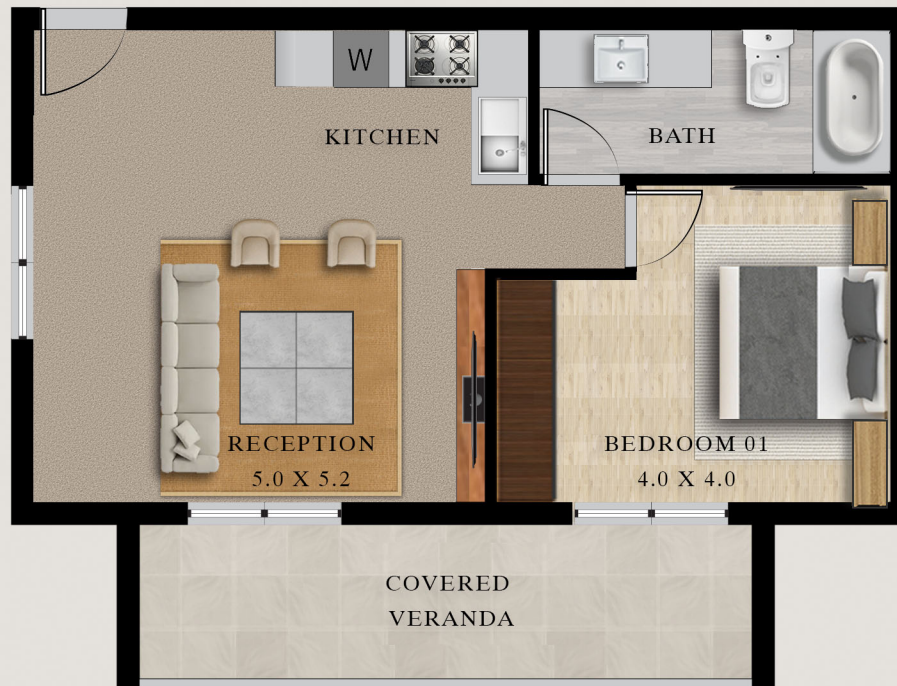

FIRST FLOOR PLAN - FLAT 15

FLAT 15	1 Bedrooms
Area (Enclosed)	50 sqm
Covered	11 sqm
Uncovered	0 sqm
Total Area	61 sqm