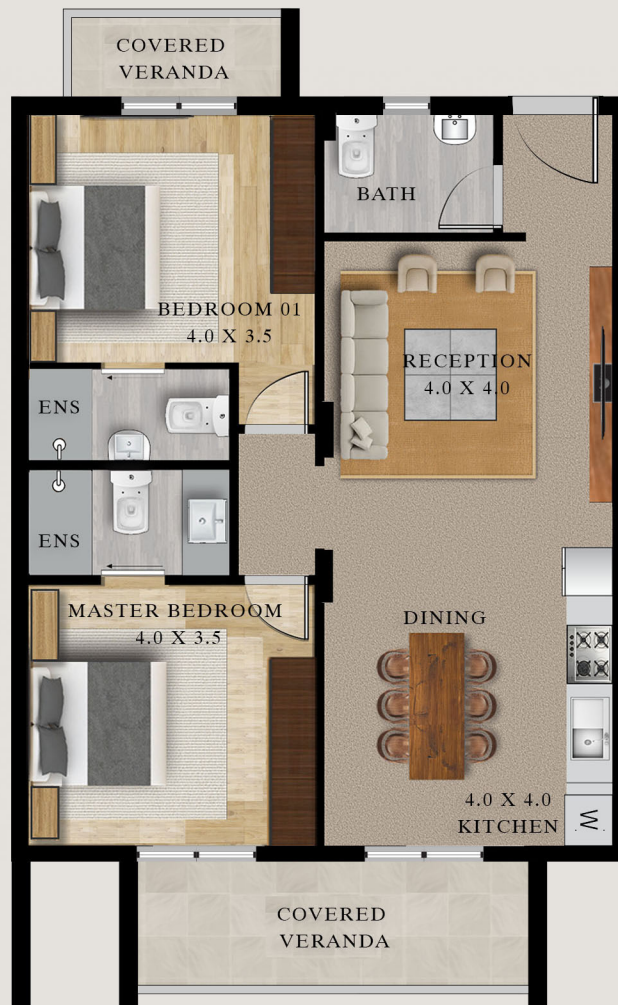

SECOND FLOOR PLAN - FLAT 33

FLAT 33	2 Bedrooms
Area (Enclosed)	75 sqm
Covered	12 sqm
Uncovered	0 sqm
Total Area	87 sqm