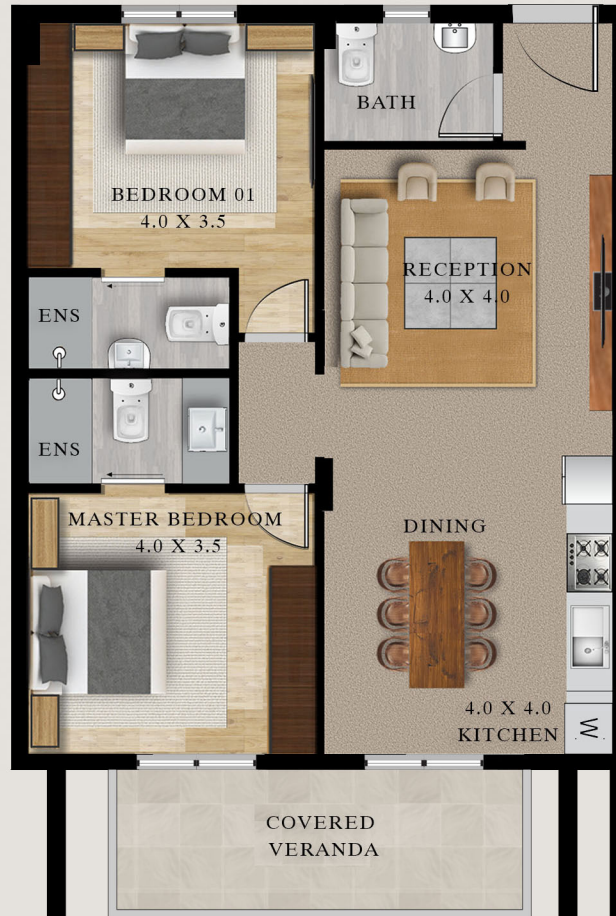

SECOND FLOOR PLAN - FLAT 36

FLAT 36	2 Bedrooms
Area (Enclosed)	76 sqm
Covered	10 sqm
Uncovered	0 sqm
Total Area	86 sqm