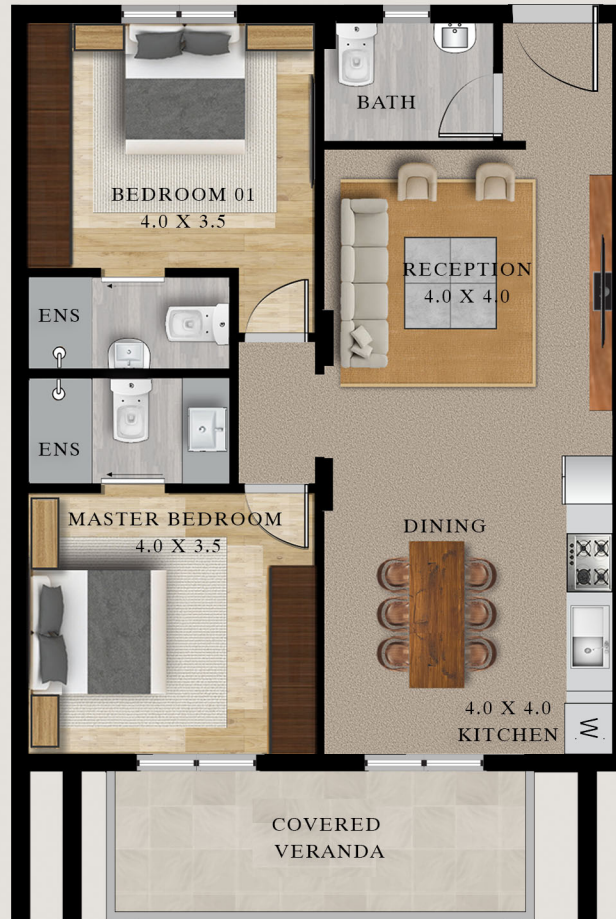

FIRST FLOOR PLAN - FLAT 21

FLAT 21	2 Bedrooms
Area (Enclosed)	76 sqm
Covered	10 sqm
Uncovered	0 sqm
Total Area	86 sqm