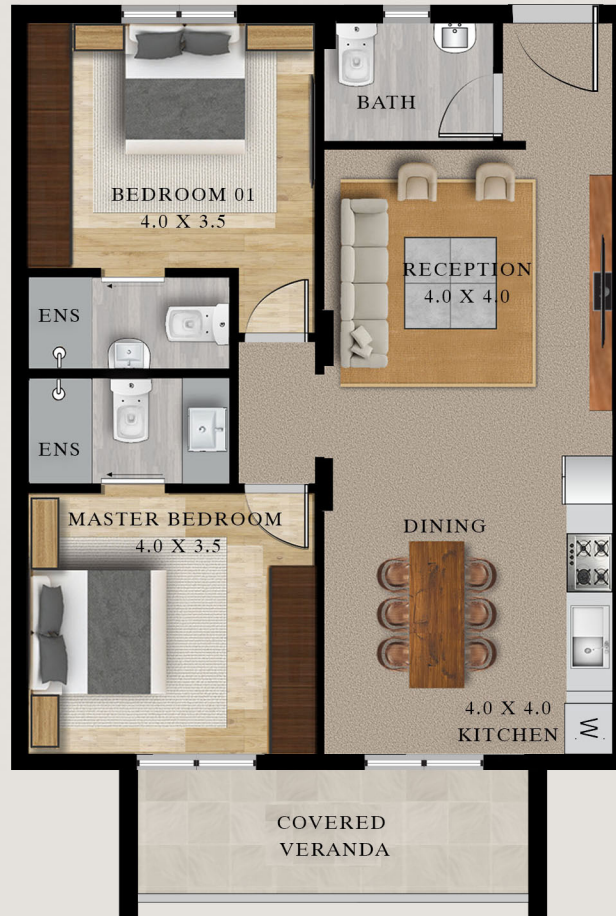

SECOND FLOOR PLAN - FLAT 34

FLAT 34	2 Bedrooms
Area (Enclosed)	75 sqm
Covered	9 sqm
Uncovered	0 sqm
Total Area	84 sqm