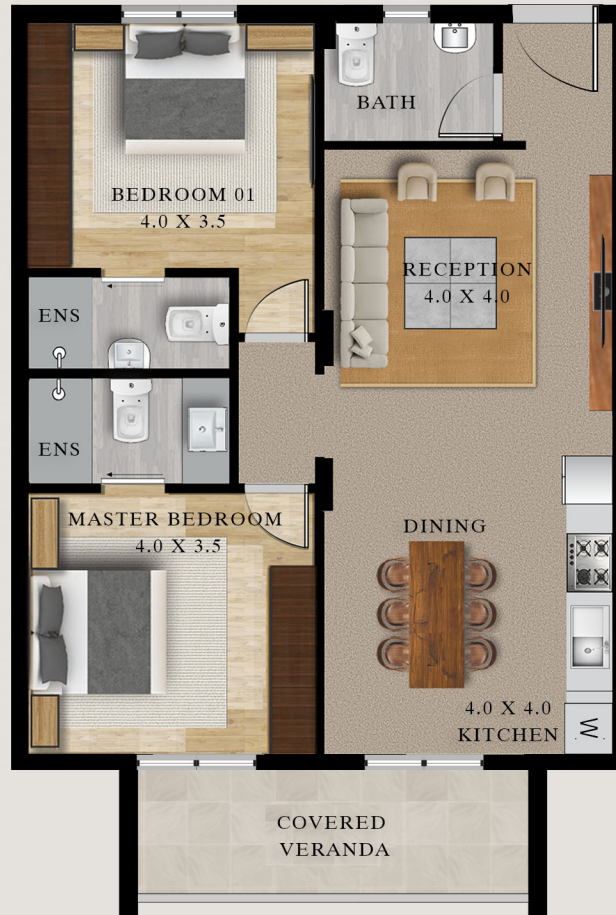

## SECOND FLOOR PLAN - FLAT 34

FLAT 34	2 Bedrooms
Area (Enclosed)	75 sqm
Covered	9 sqm
Uncovered	0 sqm
Total Area	84 sqm