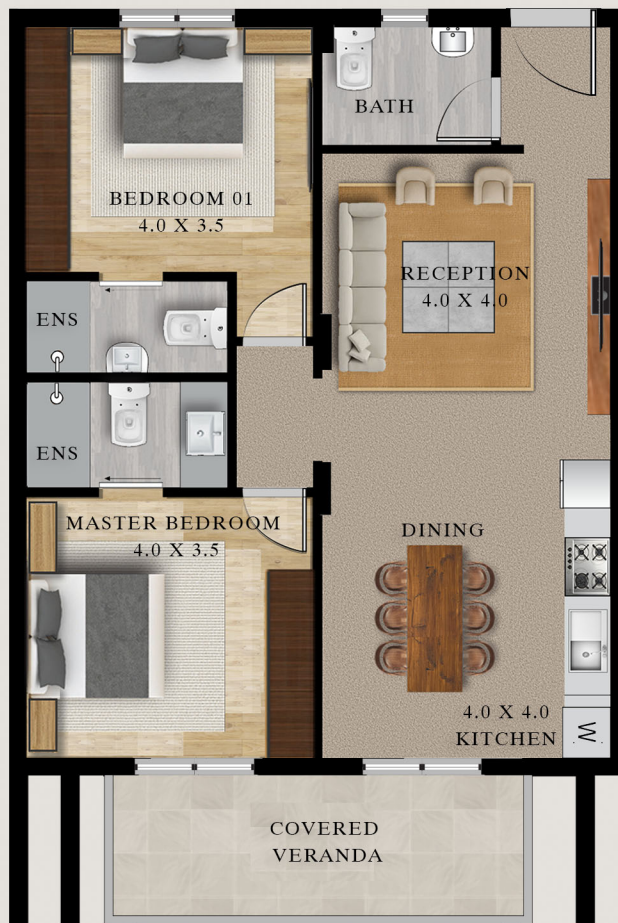

FIRST FLOOR PLAN - FLAT 21

FLAT 21	2 Bedrooms
Area (Enclosed)	76 sqm
Covered	10 sqm
Uncovered	0 sqm
Total Area	86 sqm